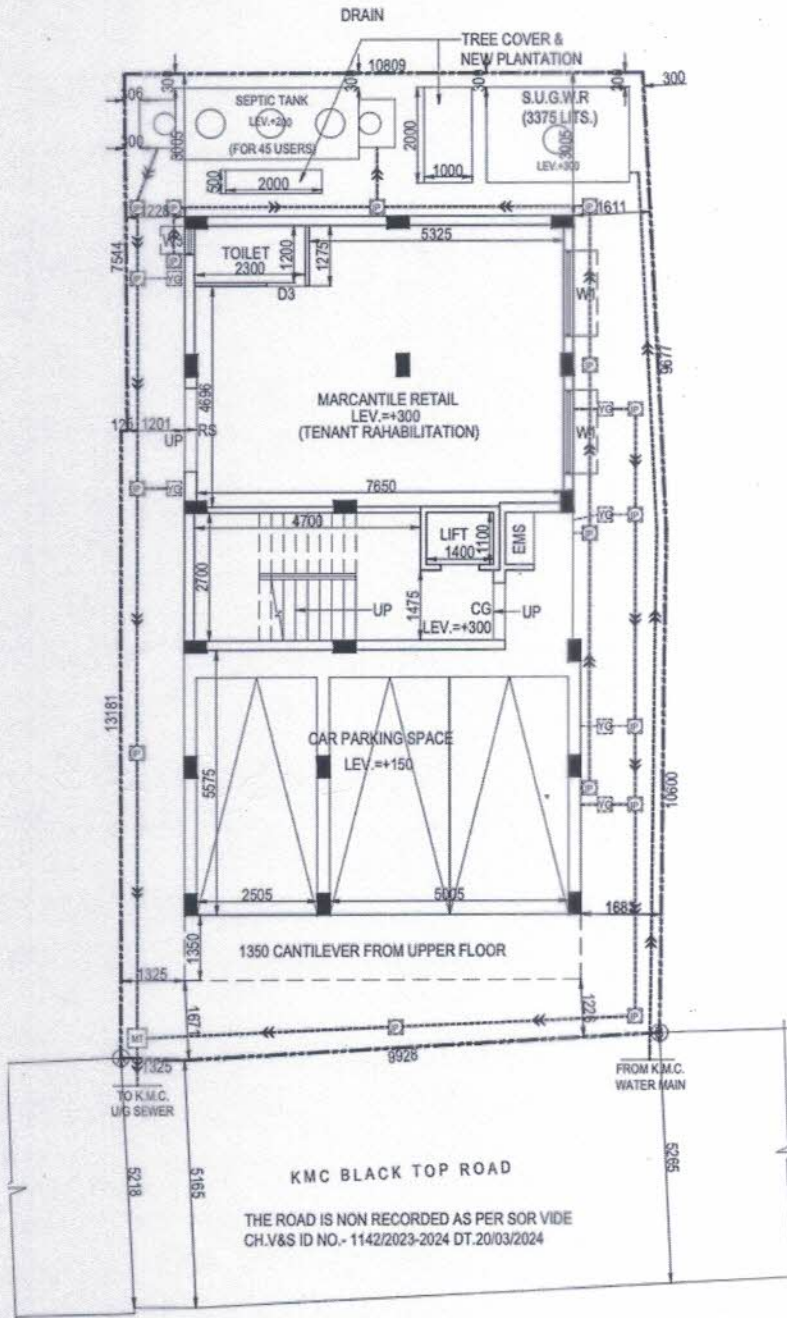

Date :

LOCATION PLAN

Latitude: 22.48473° N
Longitude: 88.36137° E

SRISHTI CONSTRUCTION
Mamuk Bar
Partner